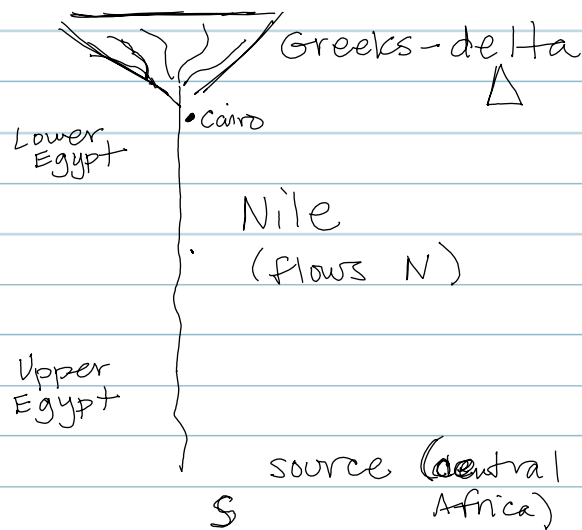

10/14

Ancient Egypt (Evernote)
(content notes)

delta - rich soil (estuary - possibly)

fresh water
fuses into
salt water
(high salinity)
lots of dissolved particles

estuary - rivers flow into
salt water bodies

* hieroglyphics (glyph-picture)
series of pictures

* papyrus - (reed grows on banks of Nile)

inundation - wet season - flooded (winter)
growing season (dry) (summer)
irrigation (shadoof)

Video -

1922 - Howard Carter (King Tut's tomb)

Mummification

Natron

Linens

canopic jars

"The Gift of the Nile"

○ Rosetta Stone

Mythology