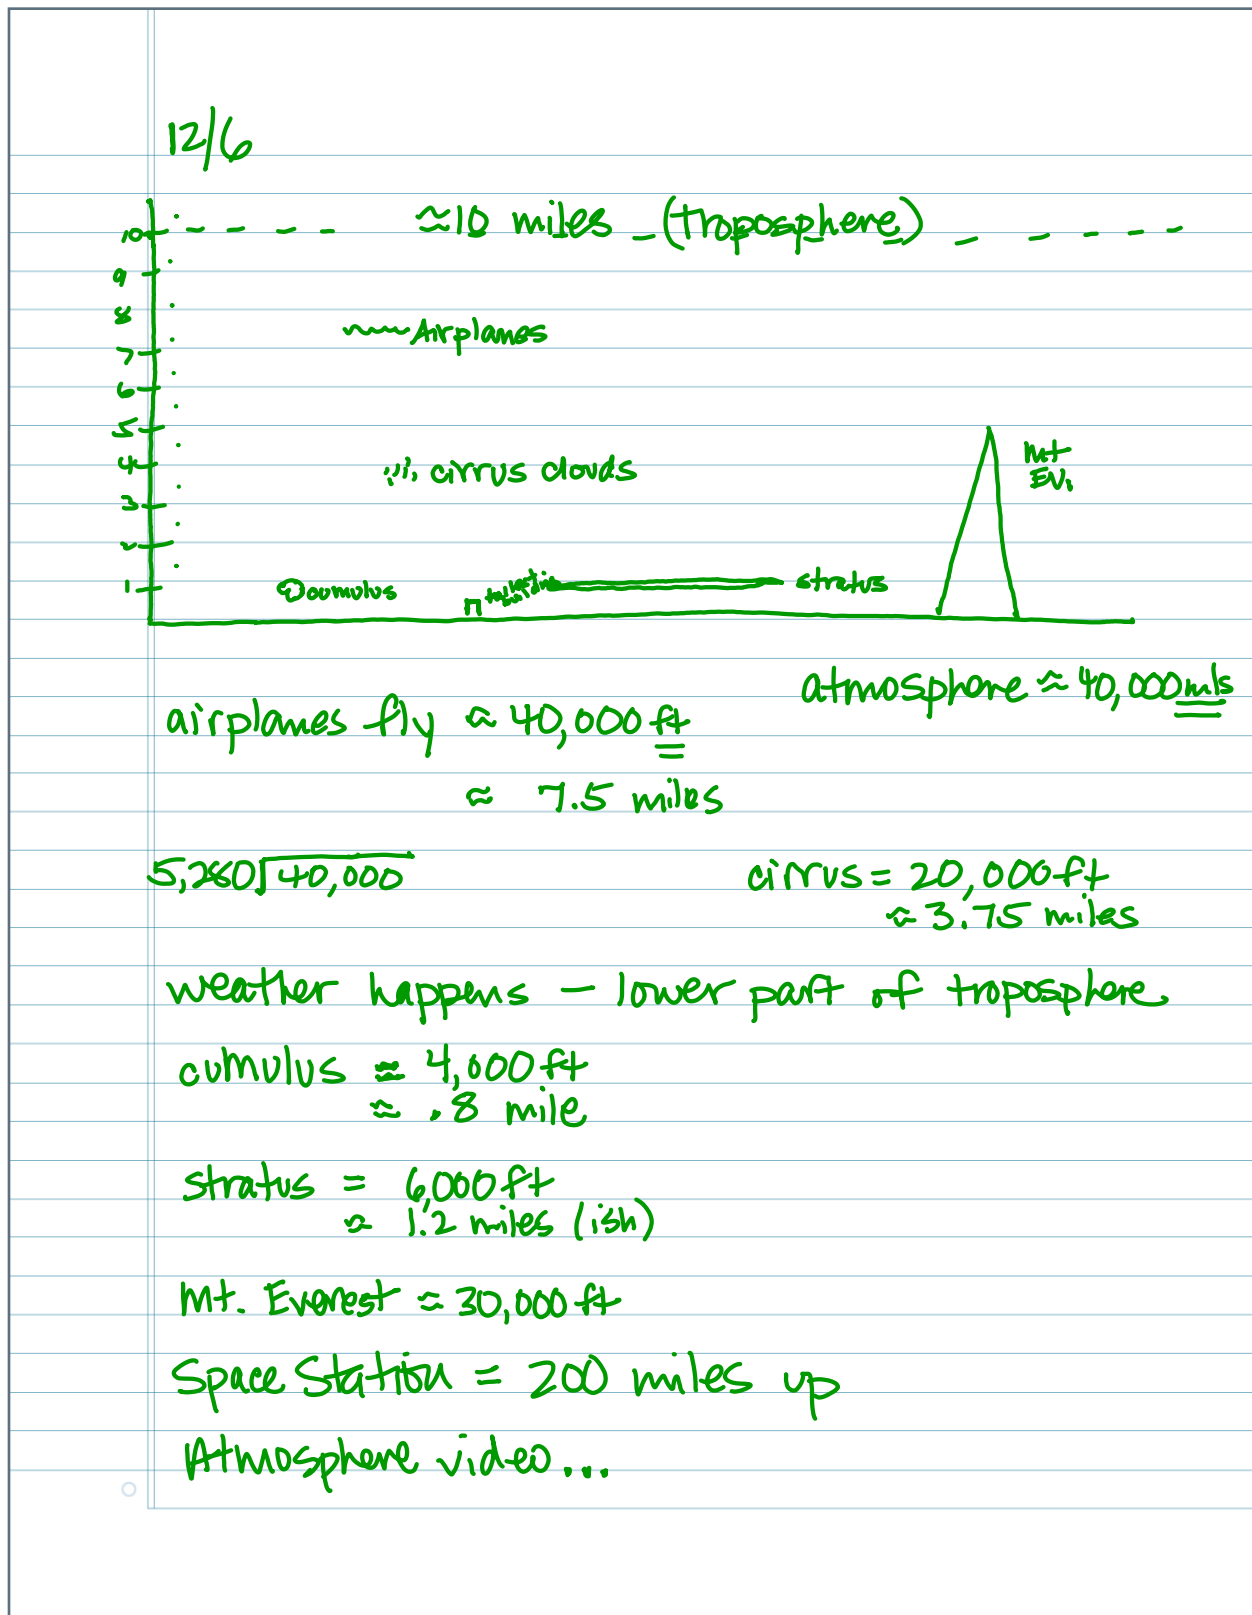

Download this PDF to your computer and go to

www.livescribe.com/player

On iOS or Android 4.4.2 or later, open the PDF in Livescribe+.

12/6/16, 8:40:55 AM

12/6/16, 2:40 AM, 1h 5m 43s

12/6

airplanes fly $\approx 40,000 \text{ ft}$
 $\approx 7.5 \text{ miles}$

atmosphere $\approx 40,000 \text{ mls}$

$$5,280 \overline{) 40,000}$$

cirrus = $20,000 \text{ ft}$
 $\approx 3.75 \text{ miles}$

weather happens - lower part of troposphere

cumulus $\approx 4,000 \text{ ft}$
 $\approx .8 \text{ mile}$